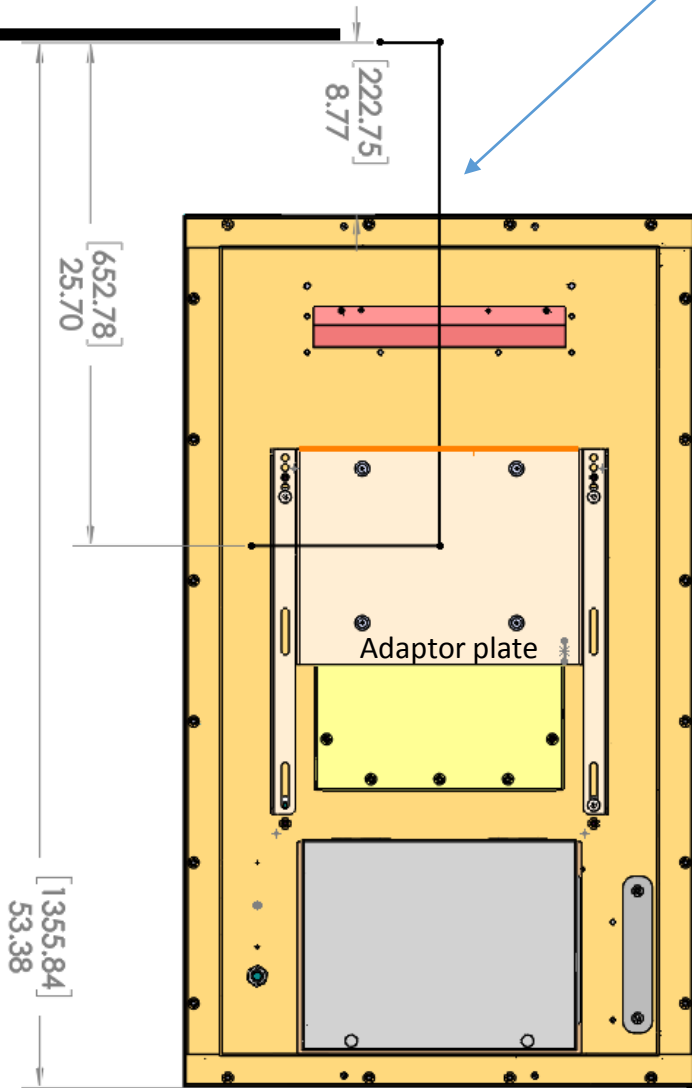

# SB4917 Using SB-CM46A12 ceiling mount and adaptor plate

SB-CM46A12 short position

SB-CM46A12 extended position

Ceiling

Minimum ceiling clearance

Maximum ceiling clearance

# SB4917 Using SB-CM46A12 ceiling mount and adaptor plate

# Portrait

Zero clearance in short position.

SB-CM46A12 short position

SB-CM46A12 extended position

Ceiling

Minimum ceiling clearance

Maximum ceiling clearance