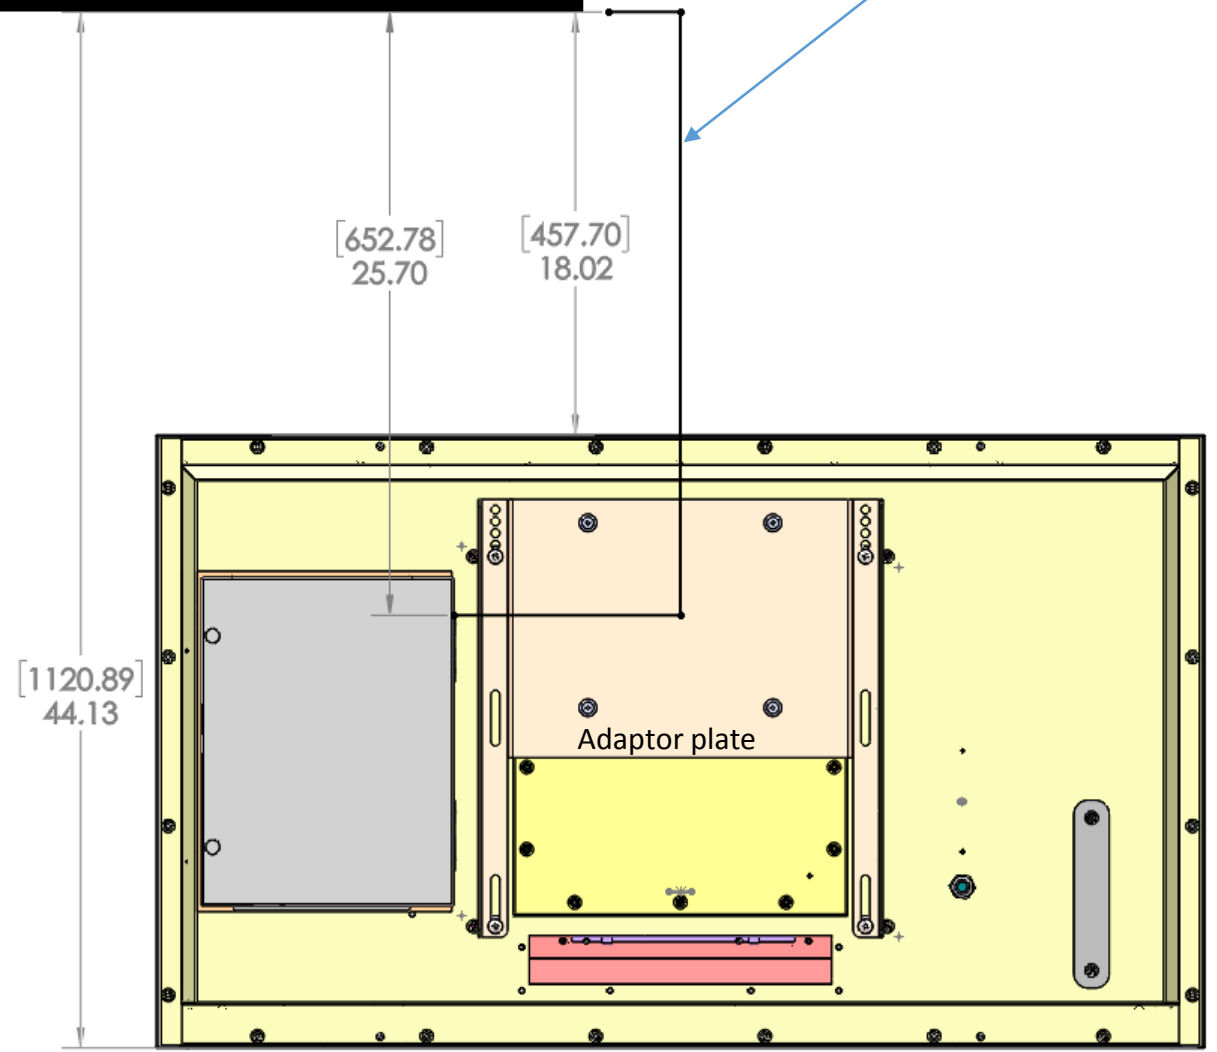

# SB4917 Using SB-CM46A12 ceiling mount and adaptor plate

SB-CM46A12 short position

SB-CM46A12 extended position

Ceiling

Minimum ceiling clearance

Maximum ceiling clearance

# SB4917 Using SB-CM46A12 ceiling mount and adaptor plate

# Portrait

Zero clearance in short position.

SB-CM46A12 short position

SB-CM46A12 extended position

Ceiling

Minimum ceiling clearance

Maximum ceiling clearance