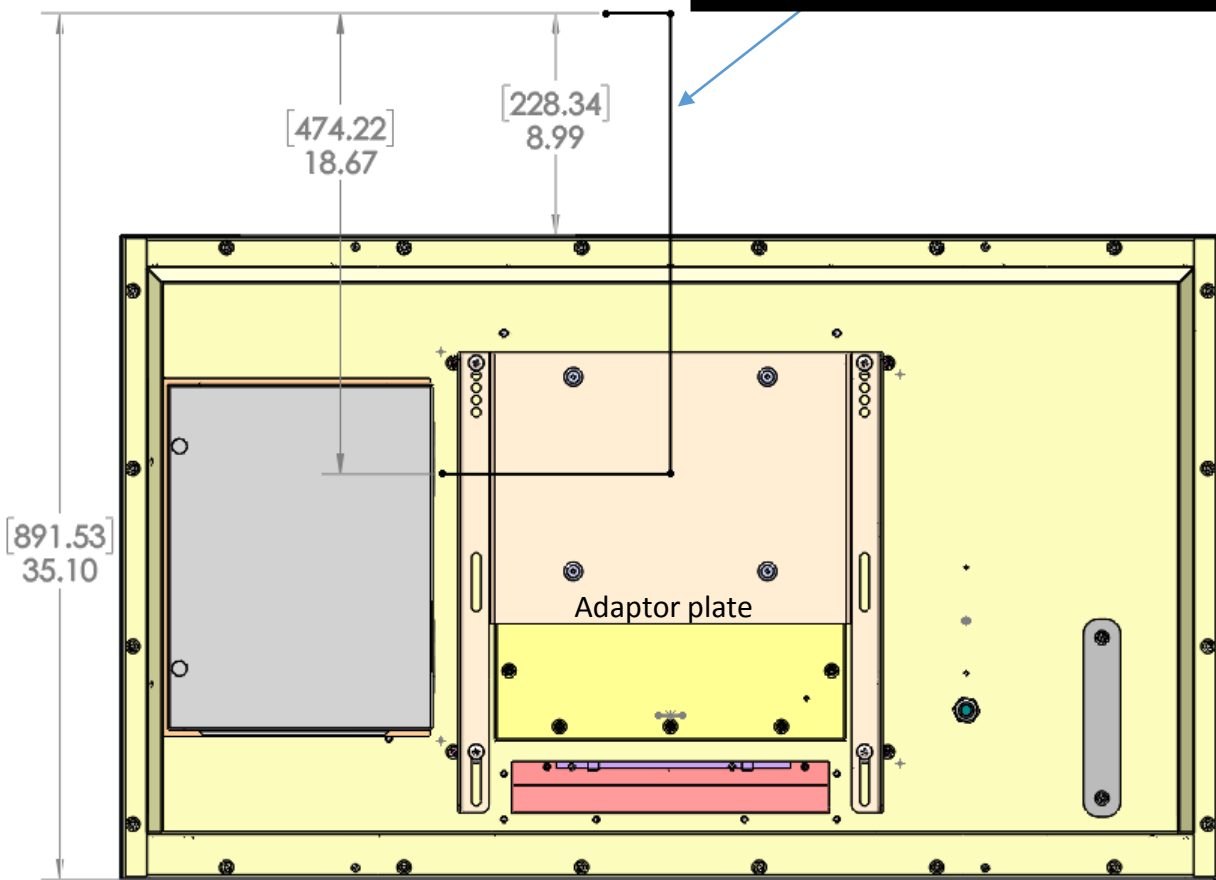

# SB4917 Using SB-CM46A12 ceiling mount and adaptor plate

SB-CM46A12 short position

SB-CM46A12 extended position

Ceiling

Minimum ceiling clearance

Maximum ceiling clearance

# SB4917 Using SB-CM46A12 ceiling mount and adaptor plate

# Portrait

Zero clearance in short position.

SB-CM46A12 short position

SB-CM46A12 extended position

Ceiling

Minimum ceiling clearance

Maximum ceiling clearance