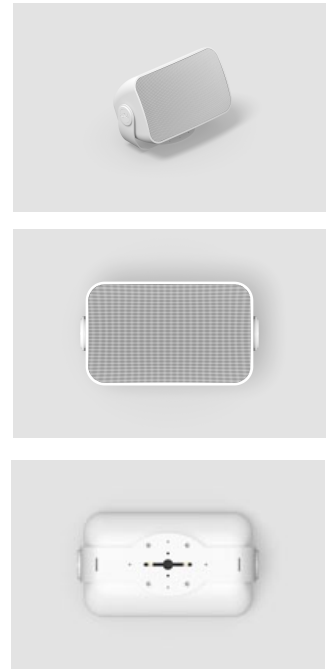

## Listen al fresco.

- 
- Weatherproof design
  - Designed to be powered by Sonos Amp
  - Amp powers up to three pairs
  - Install these speakers on your patio or in your backyard to enjoy bold, detailed sound outside your home all year round.
  - Wired speakers that require an amplifier

### Woofers

6 1/2" (165mm) Injection-molded polypropylene with an integral Santoprene™ surround  
5 watts minimum; 130 watts max  
Gold plated spring terminals, Front baffle mounted

### Tweeter

1" (25mm) Polyurethane dome, Ferrofluid cooled, in acoustic back chamber

### Dimensions – W x H x D

12.96 x 7.52 x 7.83 in. (329.2 x 191 x 199 mm)