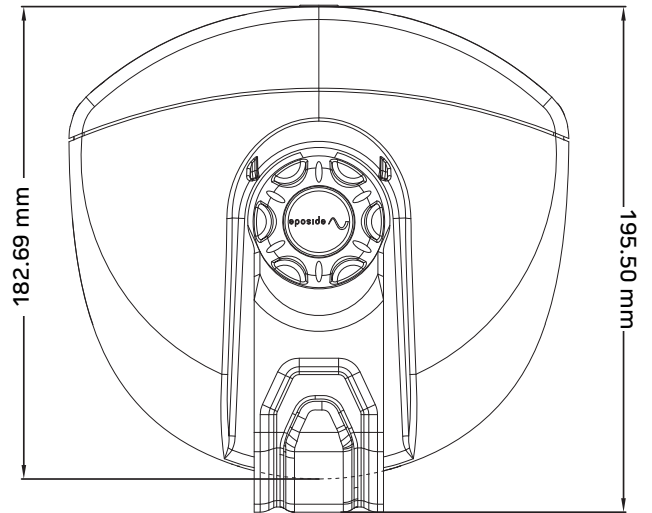

ES-500-AW-6

ECS-500-AW70V-6