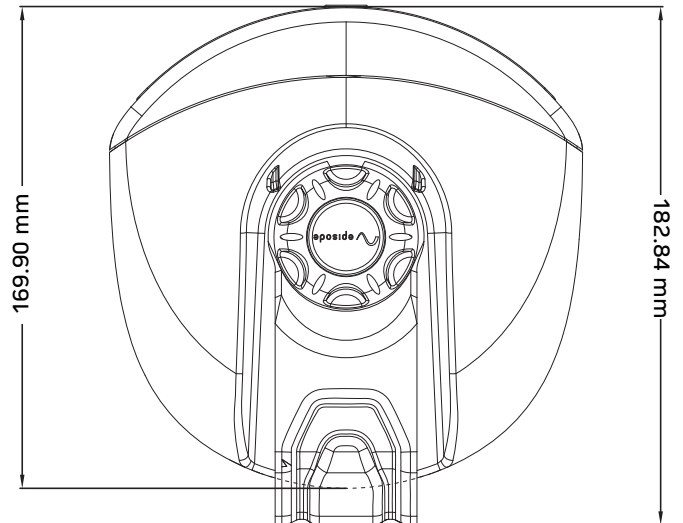

ES-500 SERIES SPEAKERS

PRODUCT DIMENSIONS

Rev:171220-0820

CONTACTING TECH SUPPORT

Phone: (866) 838-5052 (704) 909-5229

Email: TechSupport@SnapAV.com

ES-500-AW-4

ECS-500-AW70V-4