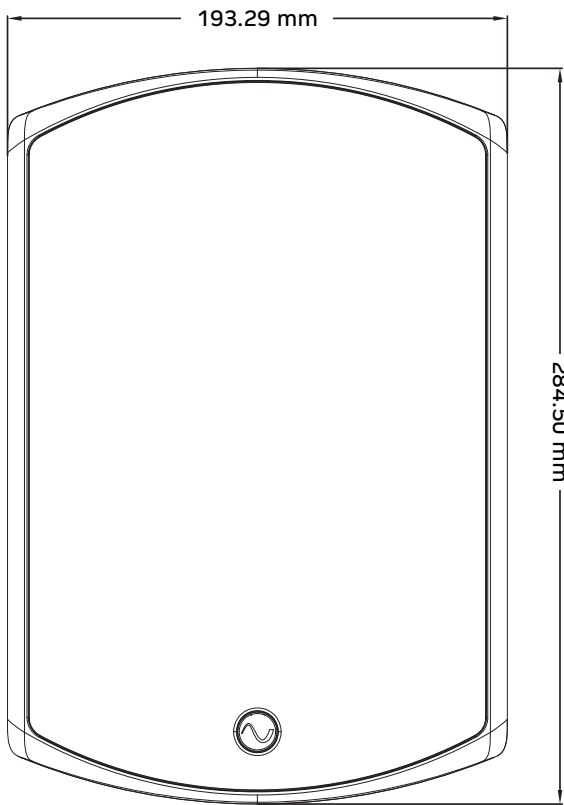

ES-500-AW-6

ECS-500-AW70V-6