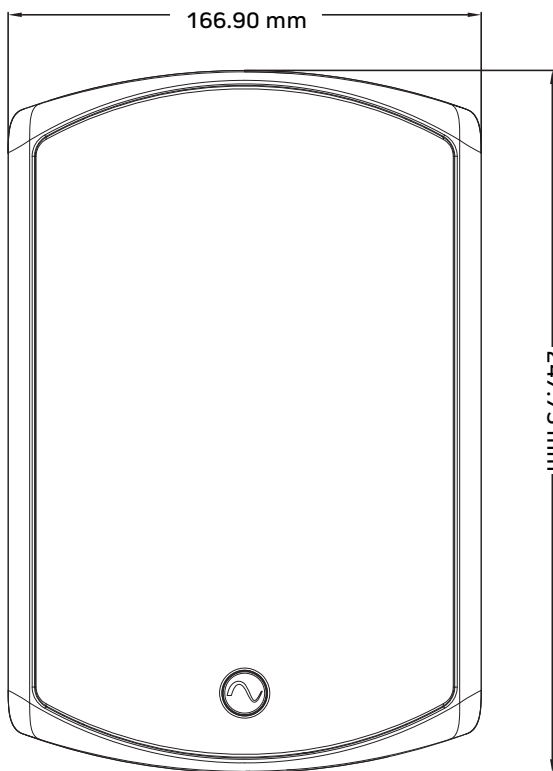

ES-500 SERIES SPEAKERS

PRODUCT DIMENSIONS

Rev:171220-0820

CONTACTING TECH SUPPORT

Phone: (866) 838-5052 (704) 909-5229

Email: TechSupport@SnapAV.com

ES-500-AW-4

ECS-500-AW70V-4