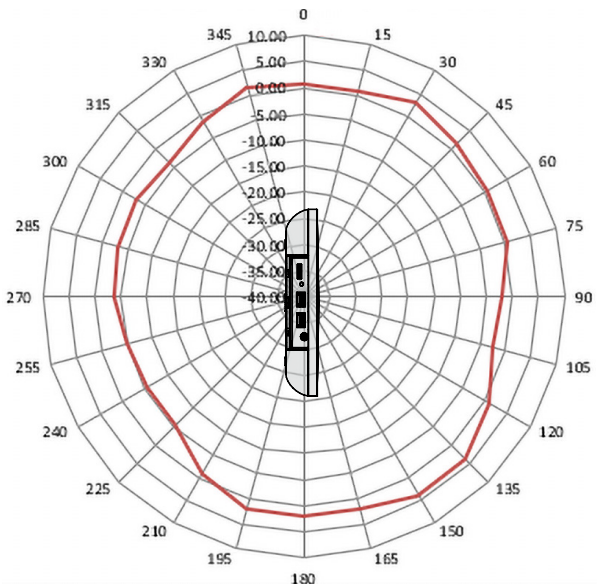

Wi-Fi Antenna Propagation Patterns

Araknis Wireless Access Points

AN-510-AP-I-AC

AN-810-AP-I-AC

2.4 GHz Spectrum Pattern

A. Overhead View (510)

B. Solid Side View (510)

C. Cable Bay Side (510)

Wi-Fi Antenna Propagation Patterns

Araknis Wireless Access Points

AN-510-AP-I-AC

AN-810-AP-I-AC

5.0 GHz Spectrum Pattern

A. Overhead View (510)

B. Vented Side View (510)

C. Solid Side View (510)

Wi-Fi Antenna Propagation Patterns

Araknis Wireless Access Points

AN-510-AP-I-AC

AN-810-AP-I-AC

2.4 GHz Spectrum Pattern

A. Overhead View (810)

B. Solid Side View (810)

C. Cable Bay Side (810)

Wi-Fi Antenna Propagation Patterns

Araknis Wireless Access Points

AN-510-AP-I-AC

AN-810-AP-I-AC

5.0 GHz Spectrum Pattern

A. Overhead View (810)

B. Vented Side View (810)

C. Solid Side View (810)