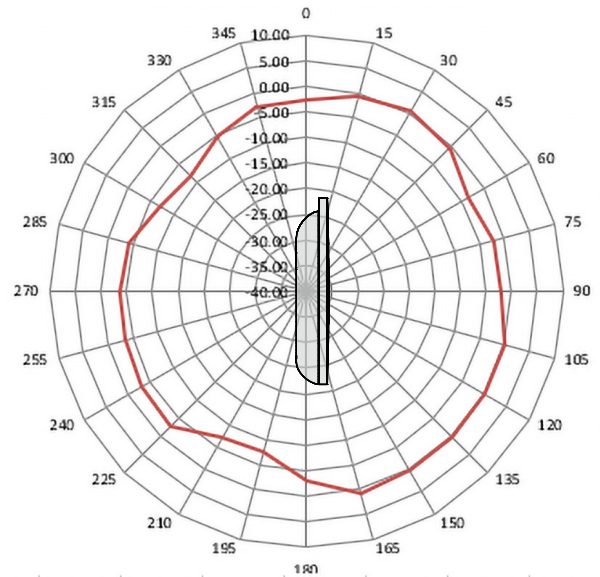

Wi-Fi Antenna Propagation Patterns

Araknis Wireless Access Points

AN-510-AP-I-AC

AN-810-AP-I-AC

2.4 GHz Spectrum Pattern

A. Overhead View (510)

B. Solid Side View (510)

C. Cable Bay Side (510)

Wi-Fi Antenna Propagation Patterns

Araknis Wireless Access Points

AN-510-AP-I-AC

AN-810-AP-I-AC

5.0 GHz Spectrum Pattern

A. Overhead View (510)

B. Vented Side View (510)

C. Solid Side View (510)

Wi-Fi Antenna Propagation Patterns

Araknis Wireless Access Points

AN-510-AP-I-AC

AN-810-AP-I-AC

2.4 GHz Spectrum Pattern

A. Overhead View (810)

B. Solid Side View (810)

C. Cable Bay Side (810)

Wi-Fi Antenna Propagation Patterns

Araknis Wireless Access Points

AN-510-AP-I-AC

AN-810-AP-I-AC

5.0 GHz Spectrum Pattern

A. Overhead View (810)

B. Vented Side View (810)

C. Solid Side View (810)