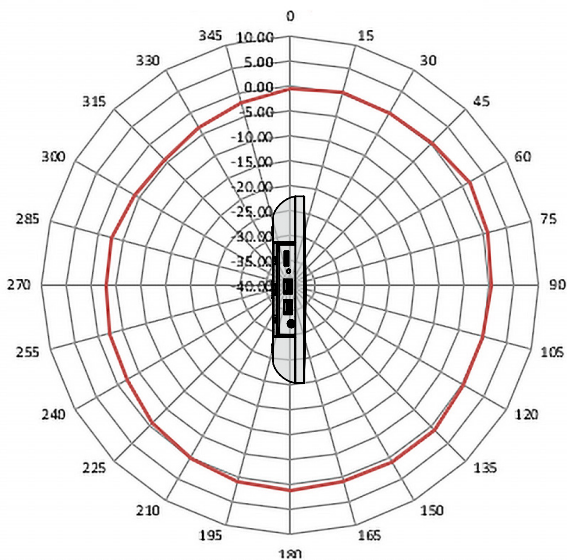

Wi-Fi Antenna Propagation Patterns

Araknis Wireless Access Points

AN-510-AP-I-AC

AN-810-AP-I-AC

2.4 GHz Spectrum Pattern

A. Overhead View (510)

B. Solid Side View (510)

C. Cable Bay Side (510)

Wi-Fi Antenna Propagation Patterns

Araknis Wireless Access Points

AN-510-AP-I-AC

AN-810-AP-I-AC

5.0 GHz Spectrum Pattern

A. Overhead View (510)

B. Vented Side View (510)

C. Solid Side View (510)

Wi-Fi Antenna Propagation Patterns

Araknis Wireless Access Points

AN-510-AP-I-AC

AN-810-AP-I-AC

2.4 GHz Spectrum Pattern

A. Overhead View (810)

B. Solid Side View (810)

C. Cable Bay Side (810)

Wi-Fi Antenna Propagation Patterns

Araknis Wireless Access Points

AN-510-AP-I-AC

AN-810-AP-I-AC

5.0 GHz Spectrum Pattern

A. Overhead View (810)

B. Vented Side View (810)

C. Solid Side View (810)