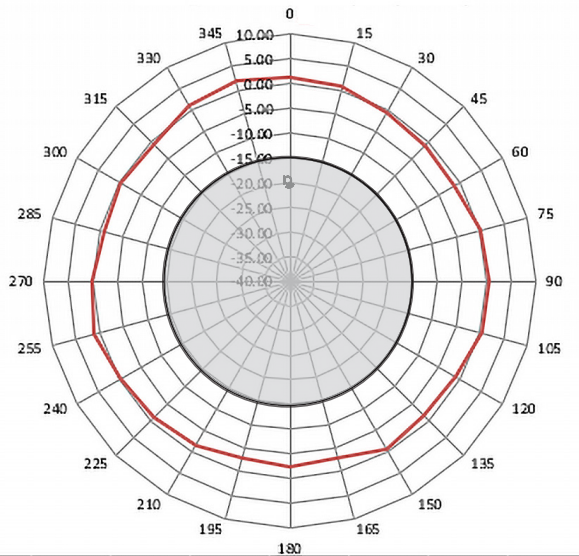

Wi-Fi Antenna Propagation Patterns

Araknis Wireless Access Points

AN-510-AP-I-AC

AN-810-AP-I-AC

2.4 GHz Spectrum Pattern

A. Overhead View (510)

B. Solid Side View (510)

C. Cable Bay Side (510)

Wi-Fi Antenna Propagation Patterns

Araknis Wireless Access Points

AN-510-AP-I-AC

AN-810-AP-I-AC

5.0 GHz Spectrum Pattern

A. Overhead View (510)

B. Vented Side View (510)

C. Solid Side View (510)

Wi-Fi Antenna Propagation Patterns

Araknis Wireless Access Points

AN-510-AP-I-AC

AN-810-AP-I-AC

2.4 GHz Spectrum Pattern

A. Overhead View (810)

B. Solid Side View (810)

C. Cable Bay Side (810)

Wi-Fi Antenna Propagation Patterns

Araknis Wireless Access Points

AN-510-AP-I-AC

AN-810-AP-I-AC

5.0 GHz Spectrum Pattern

A. Overhead View (810)

B. Vented Side View (810)

C. Solid Side View (810)