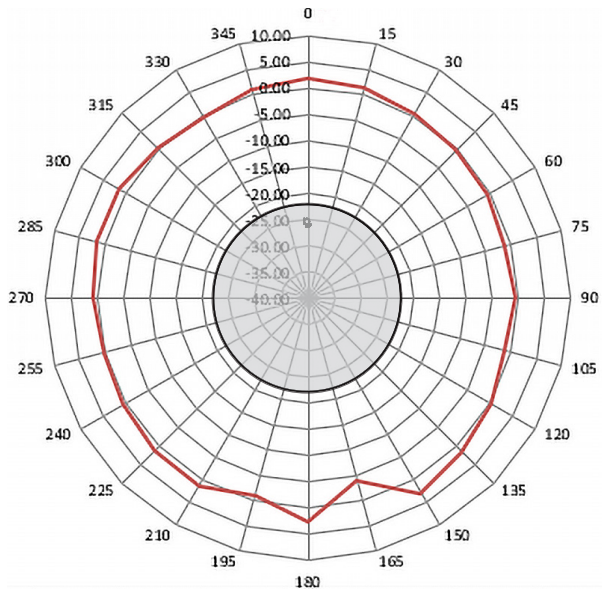

Wi-Fi Antenna Propagation Patterns

Araknis Wireless Access Points

AN-510-AP-I-AC

AN-810-AP-I-AC

2.4 GHz Spectrum Pattern

A. Overhead View (510)

B. Solid Side View (510)

C. Cable Bay Side (510)

Wi-Fi Antenna Propagation Patterns

Araknis Wireless Access Points

AN-510-AP-I-AC

AN-810-AP-I-AC

5.0 GHz Spectrum Pattern

A. Overhead View (510)

B. Vented Side View (510)

C. Solid Side View (510)

Wi-Fi Antenna Propagation Patterns

Araknis Wireless Access Points

AN-510-AP-I-AC

AN-810-AP-I-AC

2.4 GHz Spectrum Pattern

A. Overhead View (810)

B. Solid Side View (810)

C. Cable Bay Side (810)

Wi-Fi Antenna Propagation Patterns

Araknis Wireless Access Points

AN-510-AP-I-AC

AN-810-AP-I-AC

5.0 GHz Spectrum Pattern

A. Overhead View (810)

B. Vented Side View (810)

C. Solid Side View (810)