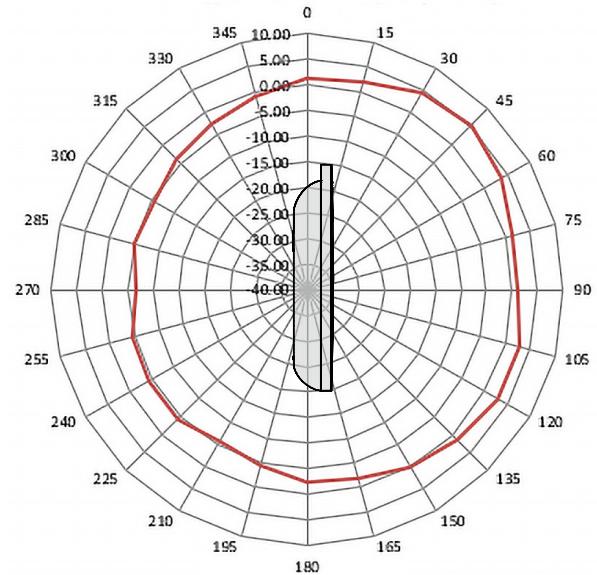

Wi-Fi Antenna Propagation Patterns

Araknis Wireless Access Points

AN-510-AP-I-AC

AN-810-AP-I-AC

2.4 GHz Spectrum Pattern

A. Overhead View (510)

B. Solid Side View (510)

C. Cable Bay Side (510)

Wi-Fi Antenna Propagation Patterns

Araknis Wireless Access Points

AN-510-AP-I-AC

AN-810-AP-I-AC

5.0 GHz Spectrum Pattern

A. Overhead View (510)

B. Vented Side View (510)

C. Solid Side View (510)

Wi-Fi Antenna Propagation Patterns

Araknis Wireless Access Points

AN-510-AP-I-AC

AN-810-AP-I-AC

2.4 GHz Spectrum Pattern

A. Overhead View (810)

B. Solid Side View (810)

C. Cable Bay Side (810)

Wi-Fi Antenna Propagation Patterns

Araknis Wireless Access Points

AN-510-AP-I-AC

AN-810-AP-I-AC

5.0 GHz Spectrum Pattern

A. Overhead View (810)

B. Vented Side View (810)

C. Solid Side View (810)