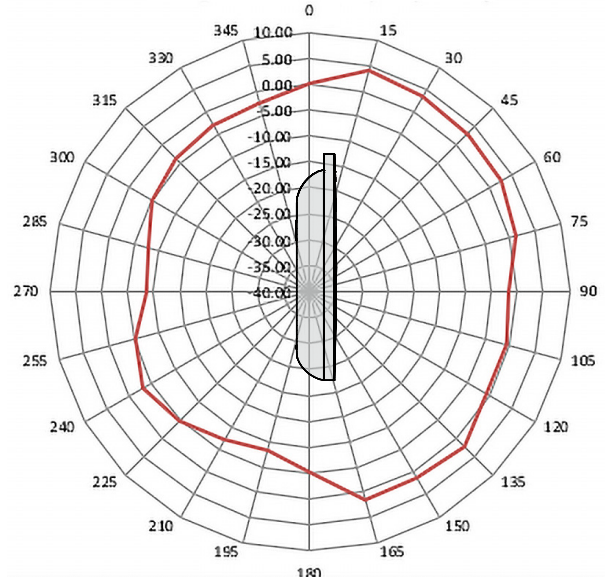

Wi-Fi Antenna Propagation Patterns

Araknis Wireless Access Points

AN-510-AP-I-AC

AN-810-AP-I-AC

2.4 GHz Spectrum Pattern

A. Overhead View (510)

B. Solid Side View (510)

C. Cable Bay Side (510)

Wi-Fi Antenna Propagation Patterns

Araknis Wireless Access Points

AN-510-AP-I-AC

AN-810-AP-I-AC

5.0 GHz Spectrum Pattern

A. Overhead View (510)

B. Vented Side View (510)

C. Solid Side View (510)

Wi-Fi Antenna Propagation Patterns

Araknis Wireless Access Points

AN-510-AP-I-AC

AN-810-AP-I-AC

2.4 GHz Spectrum Pattern

A. Overhead View (810)

B. Solid Side View (810)

C. Cable Bay Side (810)

Wi-Fi Antenna Propagation Patterns

Araknis Wireless Access Points

AN-510-AP-I-AC

AN-810-AP-I-AC

5.0 GHz Spectrum Pattern

A. Overhead View (810)

B. Vented Side View (810)

C. Solid Side View (810)