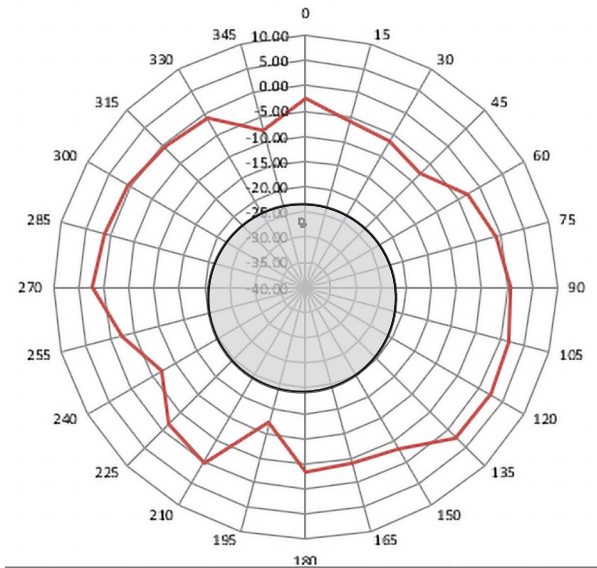

Wi-Fi Antenna Propagation Patterns

Araknis Wireless Access Points

AN-510-AP-I-AC

AN-810-AP-I-AC

2.4 GHz Spectrum Pattern

A. Overhead View (510)

B. Solid Side View (510)

C. Cable Bay Side (510)

Wi-Fi Antenna Propagation Patterns

Araknis Wireless Access Points

AN-510-AP-I-AC

AN-810-AP-I-AC

5.0 GHz Spectrum Pattern

A. Overhead View (510)

B. Vented Side View (510)

C. Solid Side View (510)

Wi-Fi Antenna Propagation Patterns

Araknis Wireless Access Points

AN-510-AP-I-AC

AN-810-AP-I-AC

2.4 GHz Spectrum Pattern

A. Overhead View (810)

B. Solid Side View (810)

C. Cable Bay Side (810)

Wi-Fi Antenna Propagation Patterns

Araknis Wireless Access Points

AN-510-AP-I-AC

AN-810-AP-I-AC

5.0 GHz Spectrum Pattern

A. Overhead View (810)

B. Vented Side View (810)

C. Solid Side View (810)