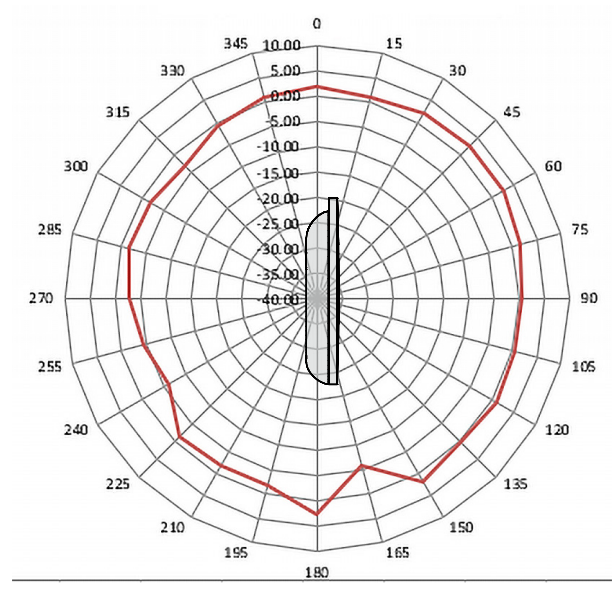

Wi-Fi Antenna Propagation Patterns

Araknis Wireless Access Points

AN-510-AP-I-AC

AN-810-AP-I-AC

2.4 GHz Spectrum Pattern

A. Overhead View (510)

B. Solid Side View (510)

C. Cable Bay Side (510)

Wi-Fi Antenna Propagation Patterns

Araknis Wireless Access Points

AN-510-AP-I-AC

AN-810-AP-I-AC

5.0 GHz Spectrum Pattern

A. Overhead View (510)

B. Vented Side View (510)

C. Solid Side View (510)

Wi-Fi Antenna Propagation Patterns

Araknis Wireless Access Points

AN-510-AP-I-AC

AN-810-AP-I-AC

2.4 GHz Spectrum Pattern

A. Overhead View (810)

B. Solid Side View (810)

C. Cable Bay Side (810)

Wi-Fi Antenna Propagation Patterns

Araknis Wireless Access Points

AN-510-AP-I-AC

AN-810-AP-I-AC

5.0 GHz Spectrum Pattern

A. Overhead View (810)

B. Vented Side View (810)

C. Solid Side View (810)