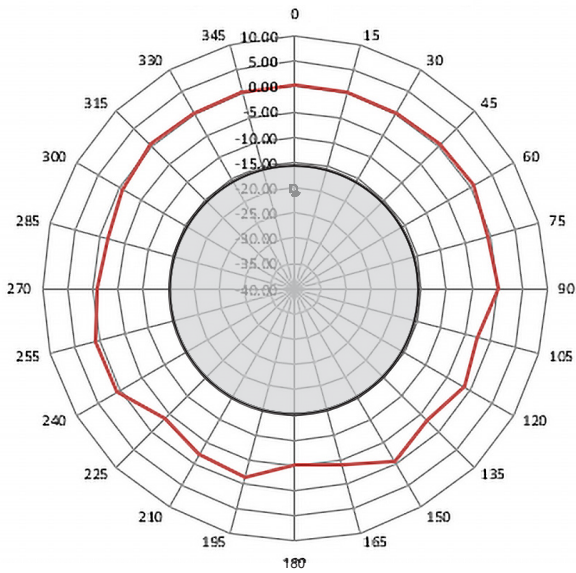

Wi-Fi Antenna Propagation Patterns

Araknis Wireless Access Points

AN-510-AP-I-AC

AN-810-AP-I-AC

2.4 GHz Spectrum Pattern

A. Overhead View (510)

B. Solid Side View (510)

C. Cable Bay Side (510)

Wi-Fi Antenna Propagation Patterns

Araknis Wireless Access Points

AN-510-AP-I-AC

AN-810-AP-I-AC

5.0 GHz Spectrum Pattern

A. Overhead View (510)

B. Vented Side View (510)

C. Solid Side View (510)

Wi-Fi Antenna Propagation Patterns

Araknis Wireless Access Points

AN-510-AP-I-AC

AN-810-AP-I-AC

2.4 GHz Spectrum Pattern

A. Overhead View (810)

B. Solid Side View (810)

C. Cable Bay Side (810)

Wi-Fi Antenna Propagation Patterns

Araknis Wireless Access Points

AN-510-AP-I-AC

AN-810-AP-I-AC

5.0 GHz Spectrum Pattern

A. Overhead View (810)

B. Vented Side View (810)

C. Solid Side View (810)