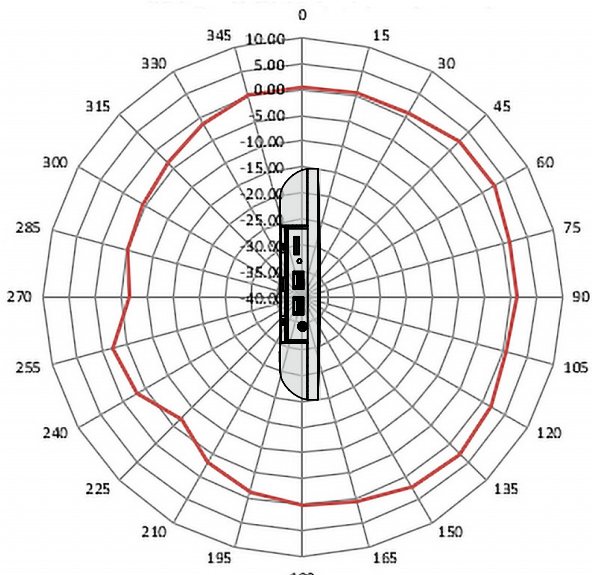

Wi-Fi Antenna Propagation Patterns

Araknis Wireless Access Points

AN-510-AP-I-AC

AN-810-AP-I-AC

2.4 GHz Spectrum Pattern

A. Overhead View (510)

B. Solid Side View (510)

C. Cable Bay Side (510)

Wi-Fi Antenna Propagation Patterns

Araknis Wireless Access Points

AN-510-AP-I-AC

AN-810-AP-I-AC

5.0 GHz Spectrum Pattern

A. Overhead View (510)

B. Vented Side View (510)

C. Solid Side View (510)

Wi-Fi Antenna Propagation Patterns

Araknis Wireless Access Points

AN-510-AP-I-AC

AN-810-AP-I-AC

2.4 GHz Spectrum Pattern

A. Overhead View (810)

B. Solid Side View (810)

C. Cable Bay Side (810)

Wi-Fi Antenna Propagation Patterns

Araknis Wireless Access Points

AN-510-AP-I-AC

AN-810-AP-I-AC

5.0 GHz Spectrum Pattern

A. Overhead View (810)

B. Vented Side View (810)

C. Solid Side View (810)