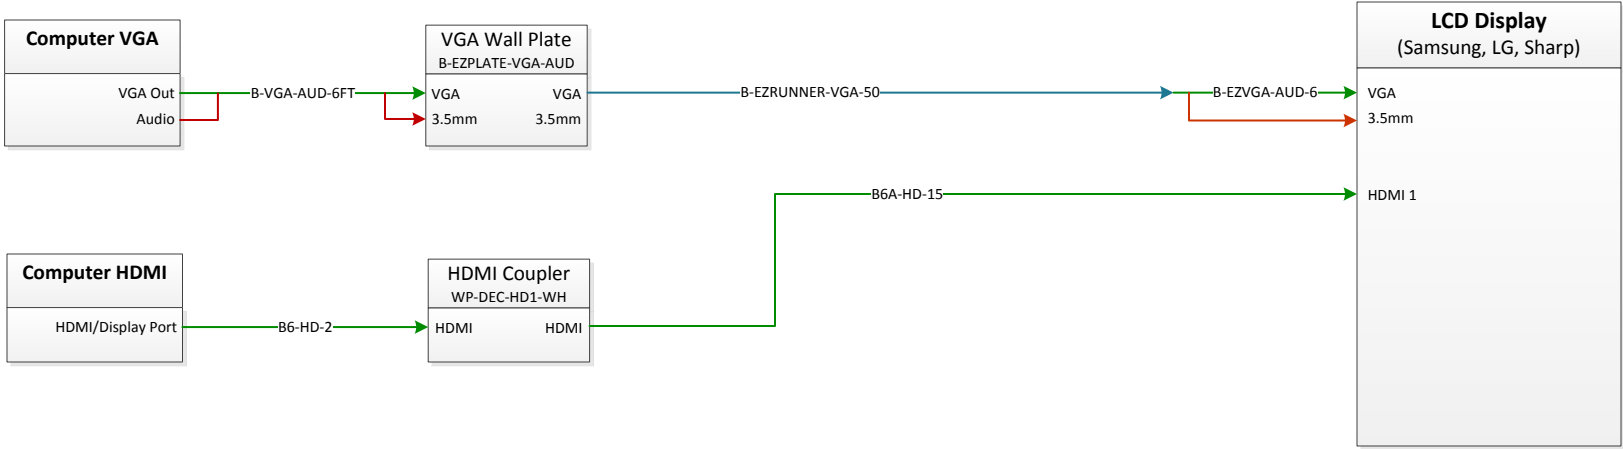

## Description

This small meeting space is a great area for peers to collaborate and share ideas. It includes a flat panel display with easy-to-access computer connections at the table. A programmable touchscreen remote provides simple one-button operation of the system.

## Features

- Flatpanel LCD display
- Computer connections hidden inside conference table
- Simple operation using Pro Control touchscreen remote

**Tech Notes:**

1. Typical mounting height for display is 60" above floor to center of display
2. Remove couplers from supplied wall plates and mount under table using zip ties and mounts