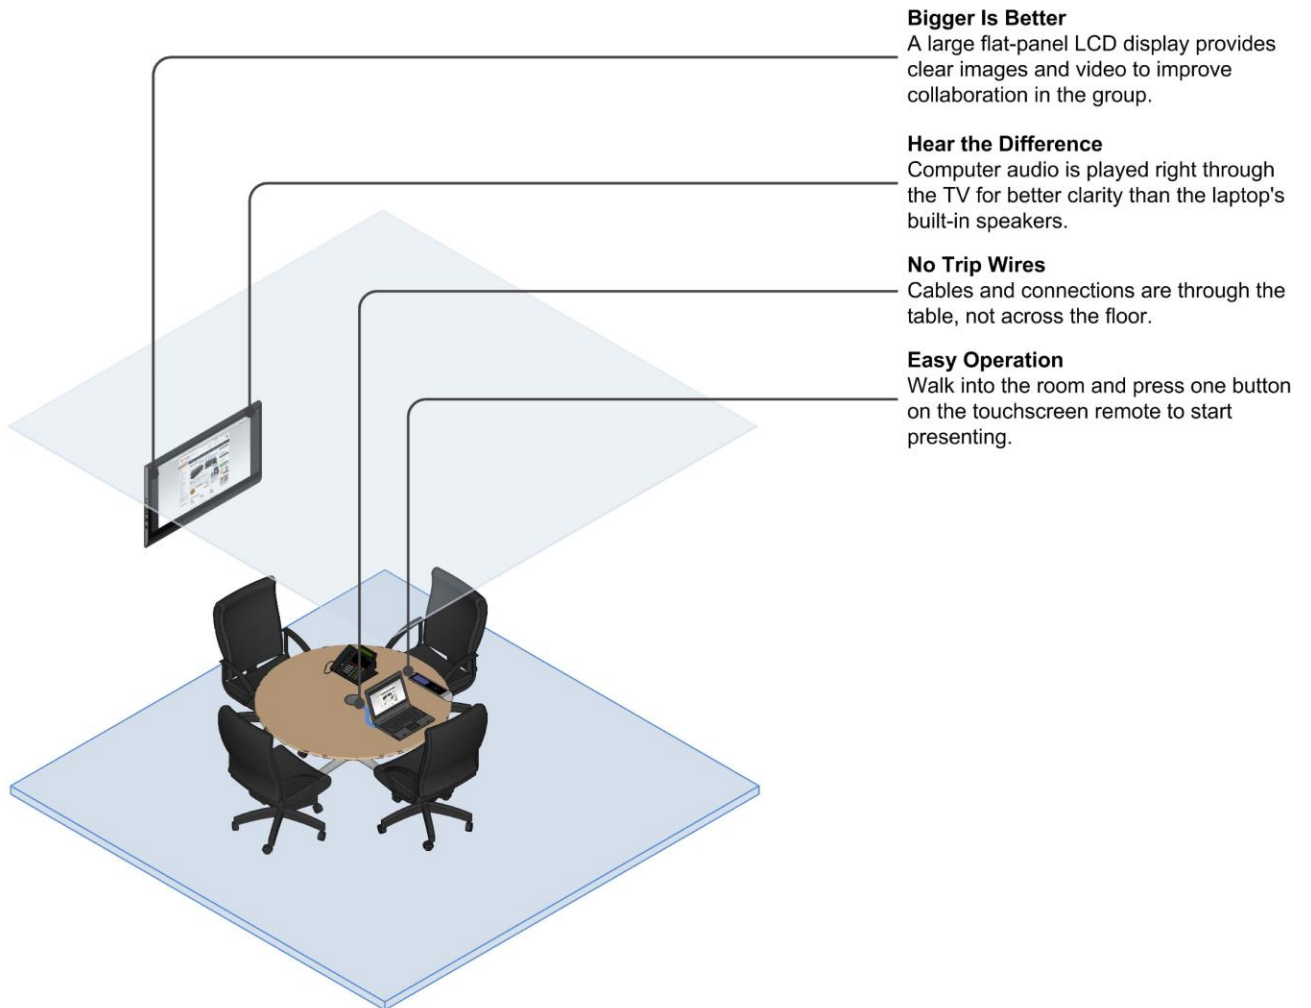

## Description

This small meeting space is a great area for peers to collaborate and share ideas. It includes a flat panel display with easy-to-access computer connections at the table. A programmable touchscreen remote provides simple one-button operation of the system.

## Features

- Flatpanel LCD display
- Computer connections hidden inside conference table
- Simple operation using Pro Control touchscreen remote

**Tech Notes:**

1. Typical mounting height for display is 60" above floor to center of display
2. Remove couplers from supplied wall plates and mount under table using zip ties and mounts