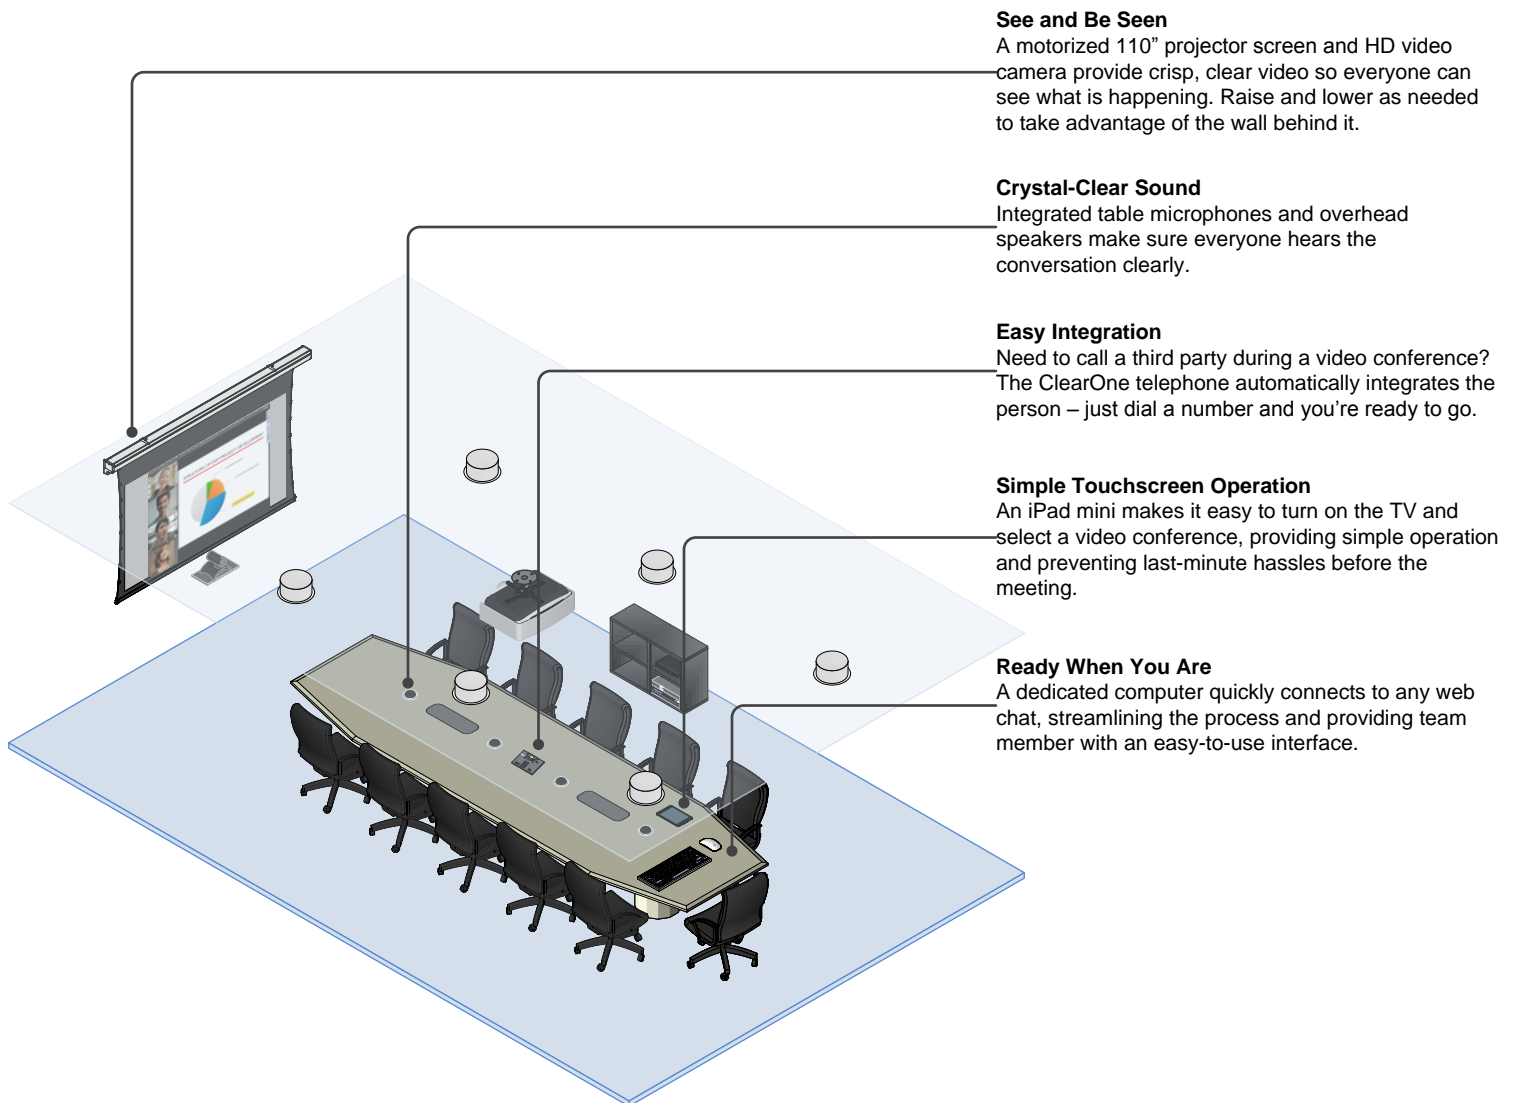

Description

This 20-person room is the perfect choice for an entry-level integrated video conference system. A dedicated computer makes it easy to use web chats such as Skype, Webex and GoToMeeting, while the 110" projector screen gives everyone a great view. Integrated table microphones and overhead speakers provide crystal-clear audio, and operation is simplified thanks to an iPad Mini touchscreen.

Features

- Dedicated room computer for quick connection to Skype, Webex and other web chats
- Integrated table microphones and overhead speakers for clear audio
- ClearOne telephone with a dedicated dialer
- Simple touchscreen operation via an iPad Mini
- 110" projector screen and HD video camera

Legend

- Audio → (Red arrow)
- Video → (Green arrow)
- Control → (Blue arrow)
- Power → (Black arrow)