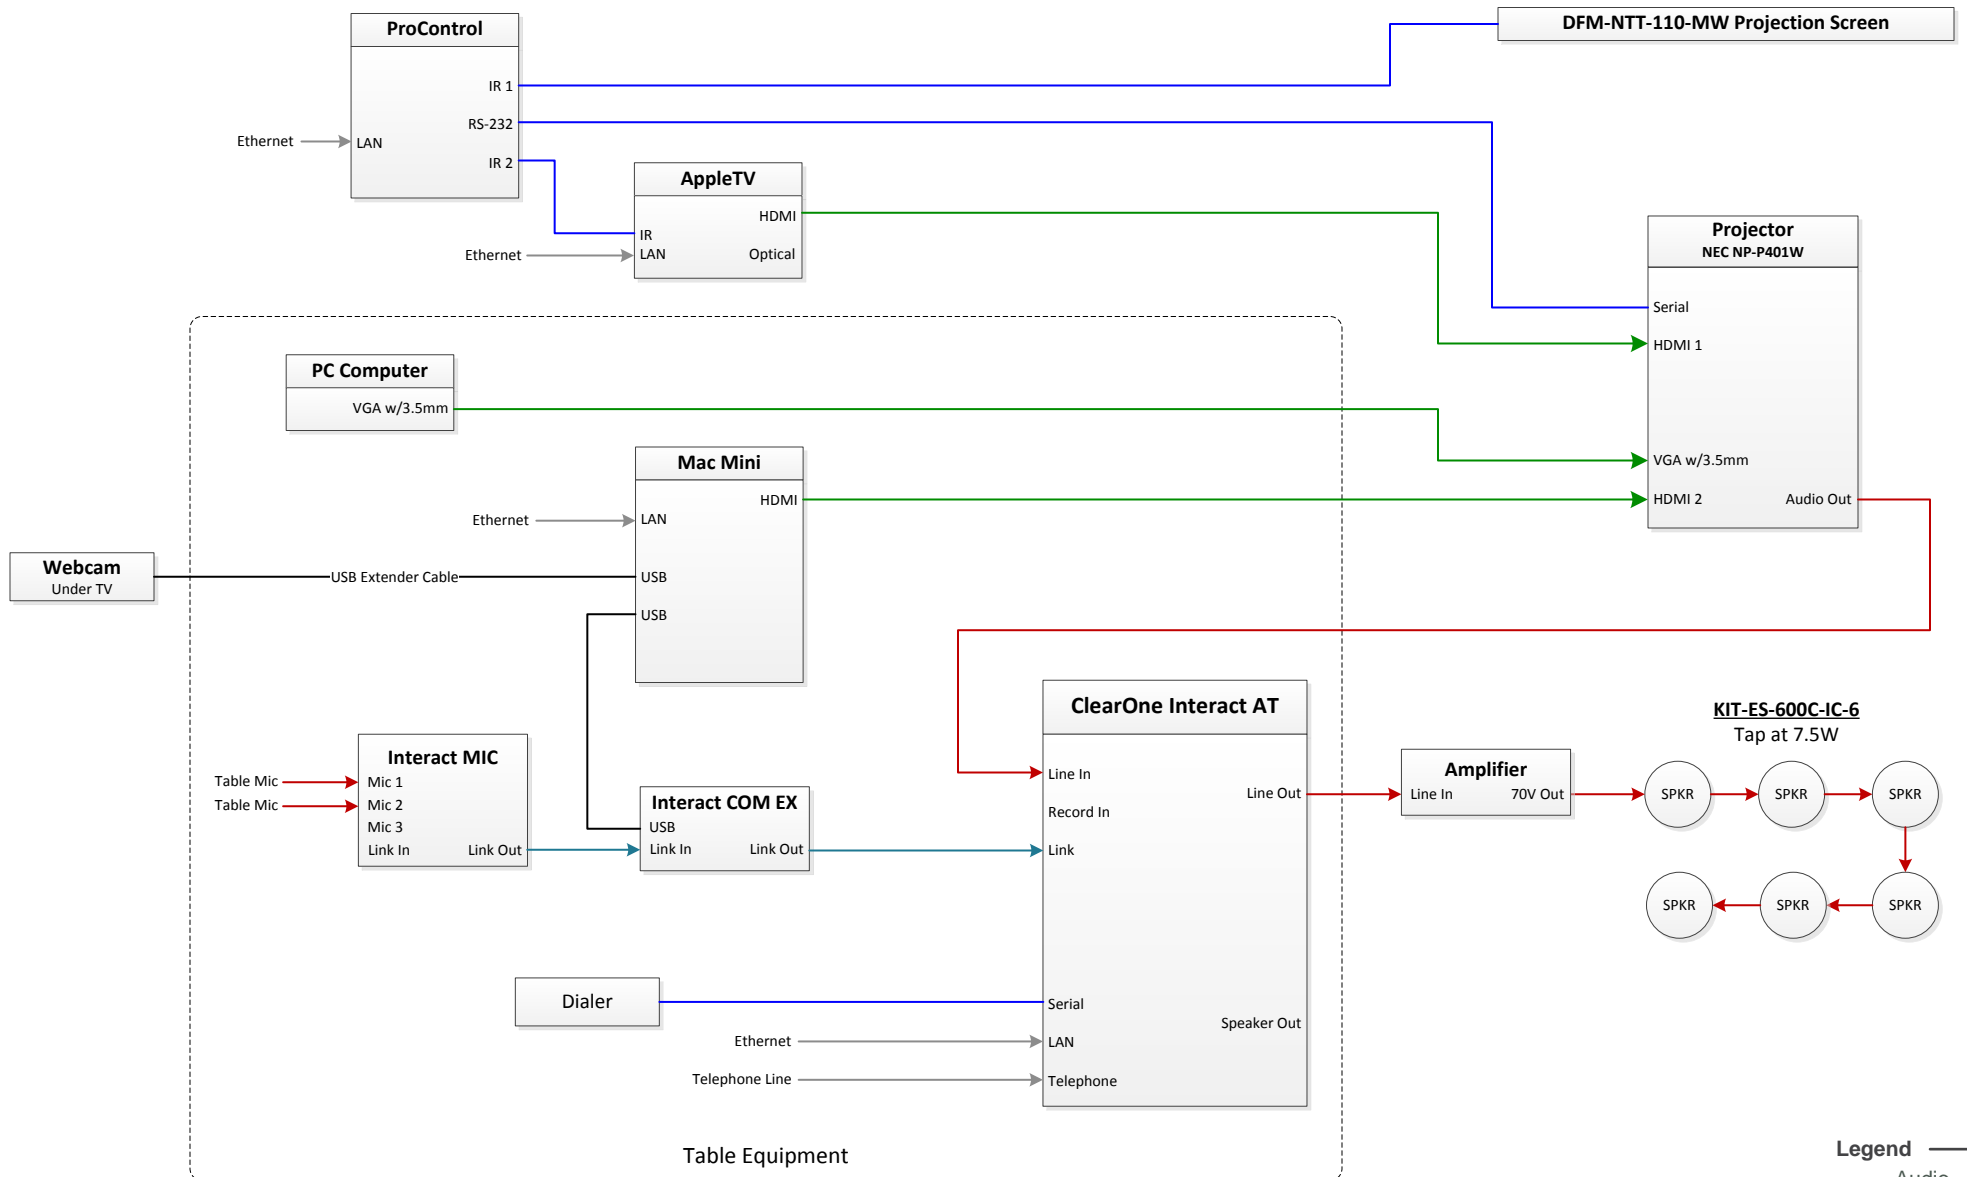

Description

This 20-person room is the perfect choice for an entry-level integrated video conference system. A dedicated computer makes it easy to use web chats such as Skype, Webex and GoToMeeting, while the 110" projector screen gives everyone a great view. Integrated table microphones and overhead speakers provide crystal-clear audio, and operation is simplified thanks to an iPad Mini touchscreen.

Features

- Dedicated room computer for quick connection to Skype, Webex and other web chats
- Integrated table microphones and overhead speakers for clear audio
- ClearOne telephone with a dedicated dialer
- Simple touchscreen operation via an iPad Mini
- 110" projector screen and HD video camera

Legend

- Audio → (Red arrow)
- Video → (Green arrow)
- Control → (Blue arrow)
- Power → (Black arrow)