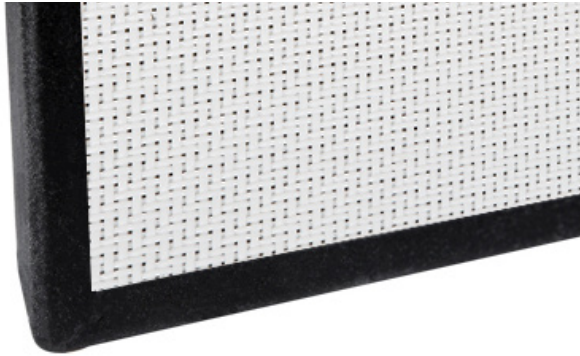

Dragonfly™ Thinline Ultra AcoustiWeave™ Product Details

FIXED

Show it off to everyone. Our fixed screens mount directly to the wall and add a polished look to any room.

	DF-TB-92-UAW	DF-TB-100-UAW	DF-TB-106-UAW	DF-TB-110-UAW	DF-TB-120-UAW
Viewing Angle	160°	160°	160°	160°	160°
Screen Size	92"	100"	106"	110"	120"
Viewing Area Width and Height	80.2" x 45.1"	87.2" x 49"	92.4" x 52"	95.9" x 53.9"	104.6" x 58.8"
Aspect Ratio	16:9	16:9	16:9	16:9	16:9
Gain	1.0	1.0	1.0	1.0	1.0
Dimension (W x H x D)	80.7" x 45.7" x 1.7"	87.7" x 49.6" x 1.7"	92.9" x 52.5" x 1.7"	96.4" x 54.5" x 1.7"	105.1" x 59.4" x 1.7"