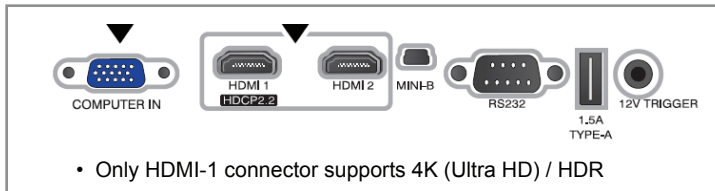

Newly developed TRP DMD Device

DMD (digital micromirror device) is a digitally controlled micro-opto-electromechanical system (MOEMS) spatial light modulator (SLM). When coupled to an appropriate optical system, the DMD displays a very crisp, high resolution image or video.

18Gbps HDMI Input with HDCP2.2

JVC incorporates the latest HDMI/HDCP2.2 standard allowing HDCP2.2 copy protected devices to be connected via the HDMI-1 input.

HDR10 & Hybrid Log-Gamma

The LX-UH1 supports 100% of Rec. 709 color space (BT. 2020 compatible) and displays HDR content with high contrast and bright vivid images.

Hybrid Log-Gamma is an additional HDR Gamma mode that is used for live broadcast or streaming events.

HDR Compatibility

When an HDR10 signal is detected the system will automatically change to HDR mode. User manually chooses one of the three different tone mapping settings ("Low", "Mid" or "High").

Connectors

Throw Distance

Screen Size Diagonal (Inch)	Size of projected image				Throw Distance (16:9)			
	Height		Width		Wide		Tele	
	Inch	cm	Inch	cm	Inch	cm	Inch	cm
95	47	118	83	210	112	285	180	456
100	49	125	87	221	118	300	189	480
120	59	149	105	266	142	360	227	576
150	74	187	131	332	177	450	283	720
180	88	224	157	398	213	540	340	864
200	98	249	174	443	236	600	378	960