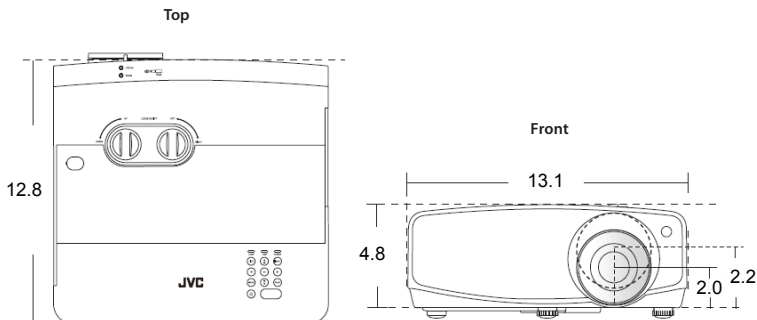

Specifications

LX-UH1B/W	
Imaging Device	0.47" TRP DMD
Resolution	3840 x 2160 (TRP)
Brightness (Max)	2,000 Lumens
Contrast Ratio	100,000:1 (Dynamic)
Color Space	100% of Rec. 709 (BT.2020 Compatible)
Light Source	NSH 240W Lamp (PK-L2417U)
Lamp Life	4,000 Hours (10,000 Hours/Eco Mode)
Lens	1.6x (Manual Zoom and Focus)
Throw Ratio	1.36 - 2.18:1
Lens Shift	V: +/-60% H: +/-23% (Manual)
HDR	Yes (HDR10, Hybrid-Log Gamma)
Terminals	HDMIx2, Max. Resolution 3840 X 2160 4K 60p (4:4:4 8bit / 4:2:2 12bit (18Gbps) HDMI-1 Only, HDCP2.2, Computer In, USB Mini-B(for Service), RS232, USB type A (Power Supply), 12V trigger
Dimension (W x D x H)	13.1" x 13.1" x 5.3" (w/Feet and Lens)
Weight	10.2 lbs.

Connectors

Throw Distance

Screen Size Diagonal (Inch)	Size of projected image				Throw Distance (16:9)			
	Height		Width		Wide		Tele	
	Inch	cm	Inch	cm	Inch	cm	Inch	cm
95	47	118	83	210	112	285	180	456
100	49	125	87	221	118	300	189	480
120	59	149	105	266	142	360	227	576
150	74	187	131	332	177	450	283	720
180	88	224	157	398	213	540	340	864
200	98	249	174	443	236	600	378	960

External Dimensions (unit: inches)

Notice - Specifications are subject to change without notice.

Copyright © 2018, JVCKENWOOD Corporation. All Rights Reserved.

JVCKENWOOD

jvc.com

Printed in the U.S.A.
"JVC" is the trademark or registered trademark of JVCKENWOOD Corporation.