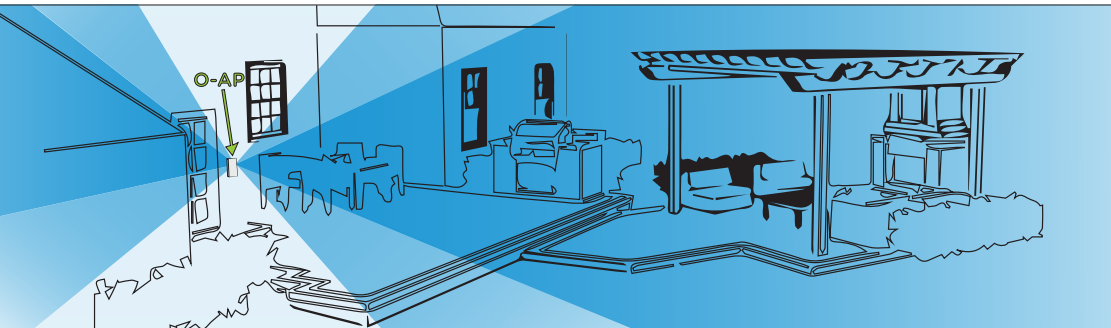

# SIGNAL PROPAGATION GUIDE

SIDE VIEW

TOP VIEW

Signal diminishes with distance from Access Point

## INSTALLATION SCENARIOS (APPROXIMATION)

### 1. Vertical Wall Mount

Mount no higher than 3ft from the ground, facing the desired coverage area

### 2. Horizontal Ceiling/Soffit Mount

Mount directly above the desired coverage area