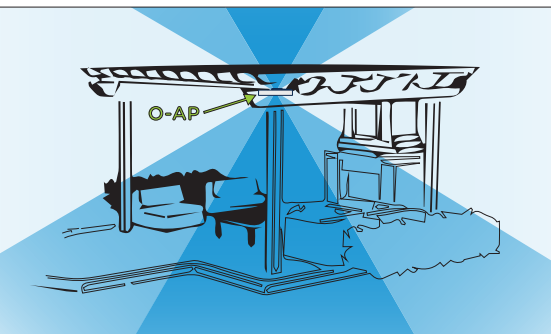

# SIGNAL PROPAGATION GUIDE

SIDE VIEW

TOP VIEW

Signal diminishes with distance from Access Point

## INSTALLATION SCENARIOS (APPROXIMATION)

### 1. Vertical Wall Mount

Mount no higher than 3ft from the ground, facing the desired coverage area

### 2. Horizontal Ceiling/Soffit Mount

Mount directly above the desired coverage area