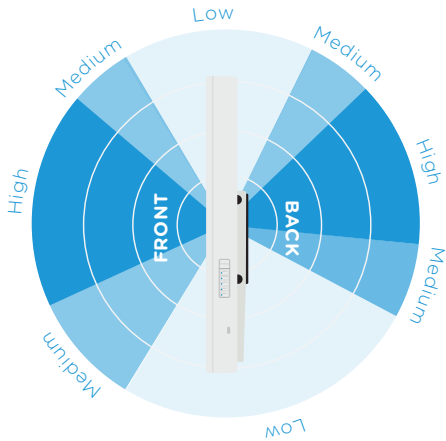

# SIGNAL PROPAGATION GUIDE

SIDE VIEW

TOP VIEW

Signal diminishes with distance from Access Point

## INSTALLATION SCENARIOS (APPROXIMATION)

### 1. Vertical Wall Mount

Mount no higher than 3ft from the ground, facing the desired coverage area