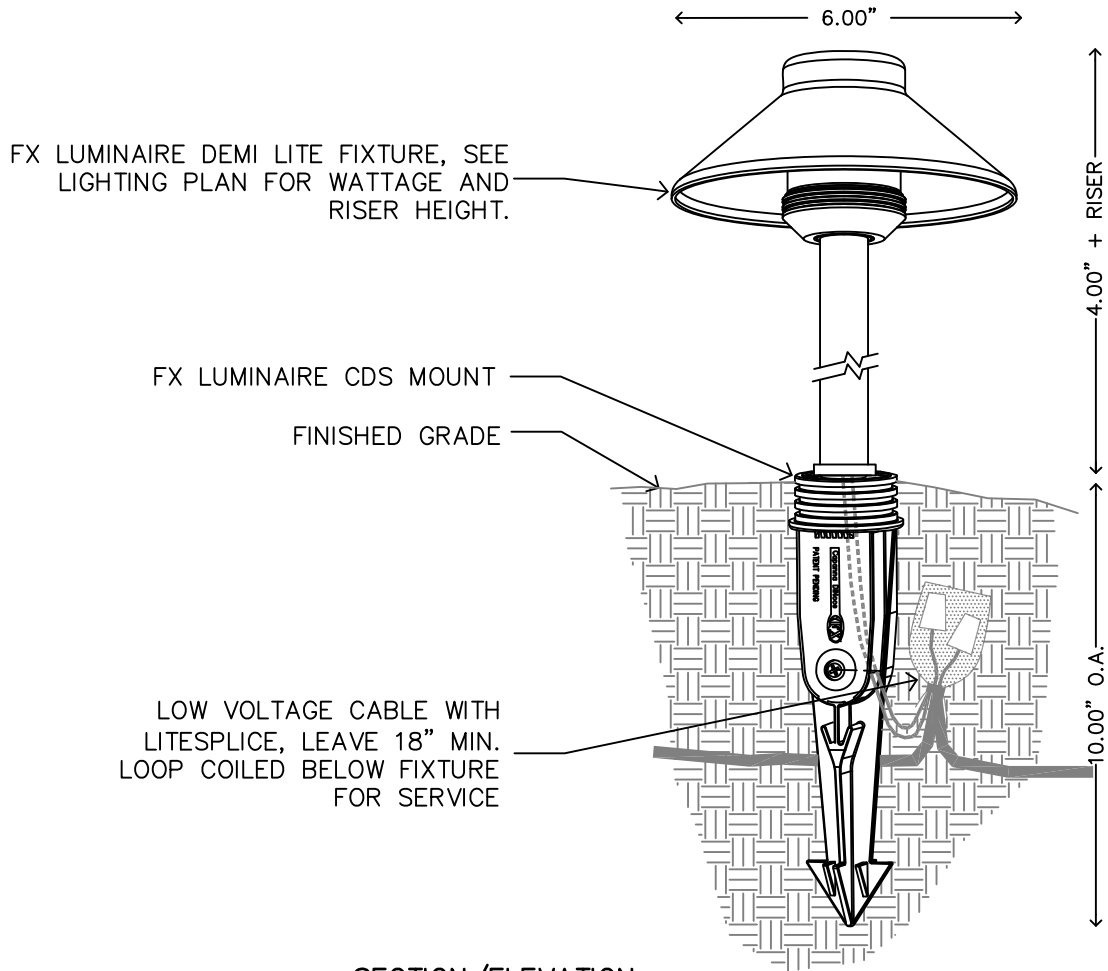

FX LUMINAIRE DEMI LITE FIXTURE, AS WITH ANY PATH LIGHT LOCATE IN PLANTER AREAS ONLY. DO NOT INSTALL IN OPEN TURF AREAS WITHOUT FOOTER WITH PROTECTIVE PAD.

SECTION/ELEVATION

DEMI LITE(DL)
CDS MOUNT

XX

NOT TO SCALE

FX LUMINAIRE DETAIL