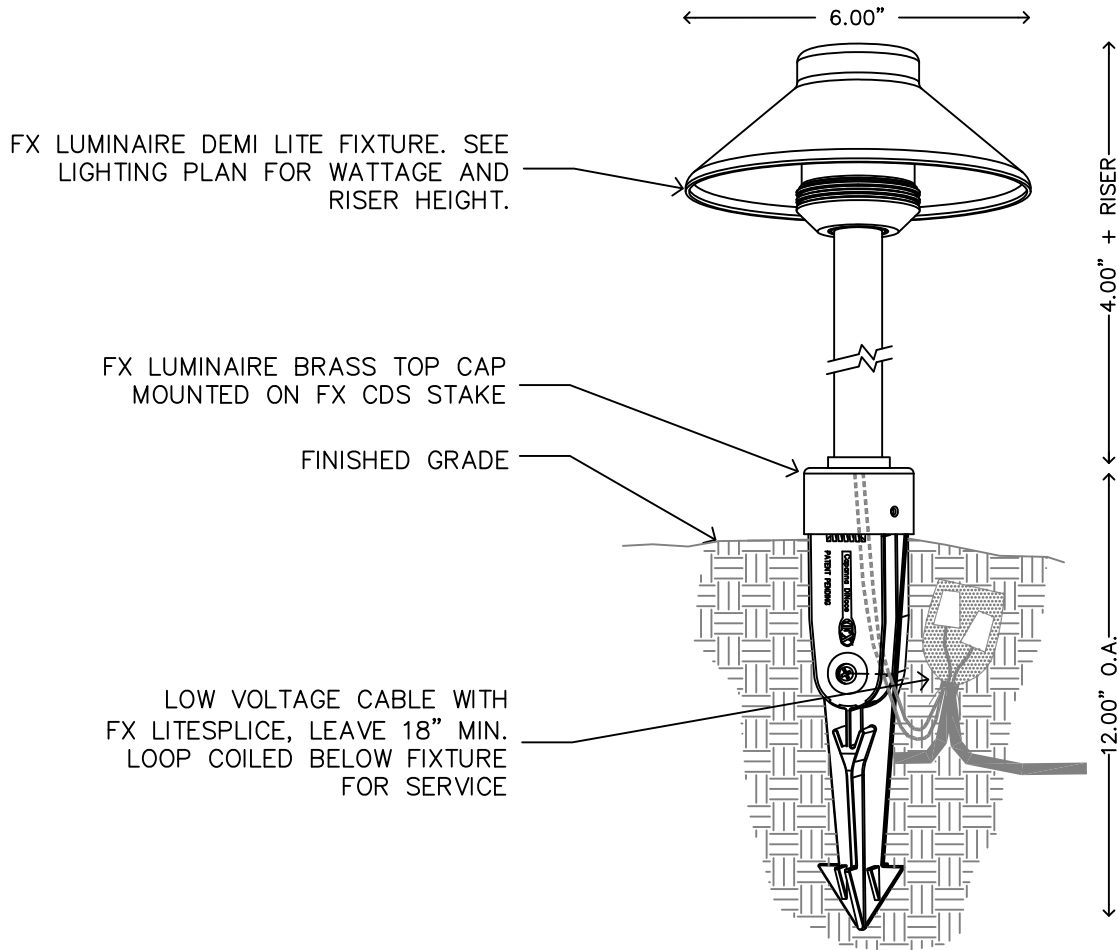

FX LUMINAIRE DEMI LITE FIXTURE, AS WITH ANY PATH LIGHT LOCATE IN PLANTER AREAS ONLY. DO NOT INSTALL IN OPEN TURF AREAS WITHOUT FOOTER WITH PROTECTIVE PAD.

SECTION/ELEVATION

XX DEMI LITE(DL)
 SUPER J-BOX MOUNT

NOT TO SCALE FX LUMINAIRE DETAIL