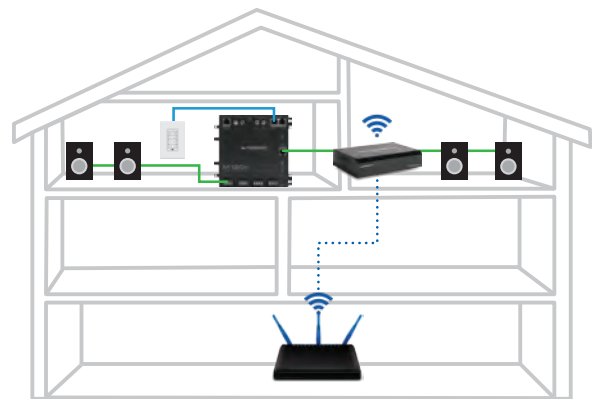

▶ 2. Wireless Mode: MMS-1e connected to an eSeries Amplifier*

The **MMS-1e** supports WiFi when a wired ethernet connection is impractical. In this scenario, the **MMS-1e** can connect to the home network over WiFi, while a wired, local connection can be used to distribute eAudioCast to the eSeries amplifier. The physical outputs can additionally be used to distribute audio to eSeries or 3rd party amplifiers.

*Wireless support is limited to (1) MMS-1e and (1) eSeries amplifier. Source or zone expansion with additional devices is not supported via wifi.