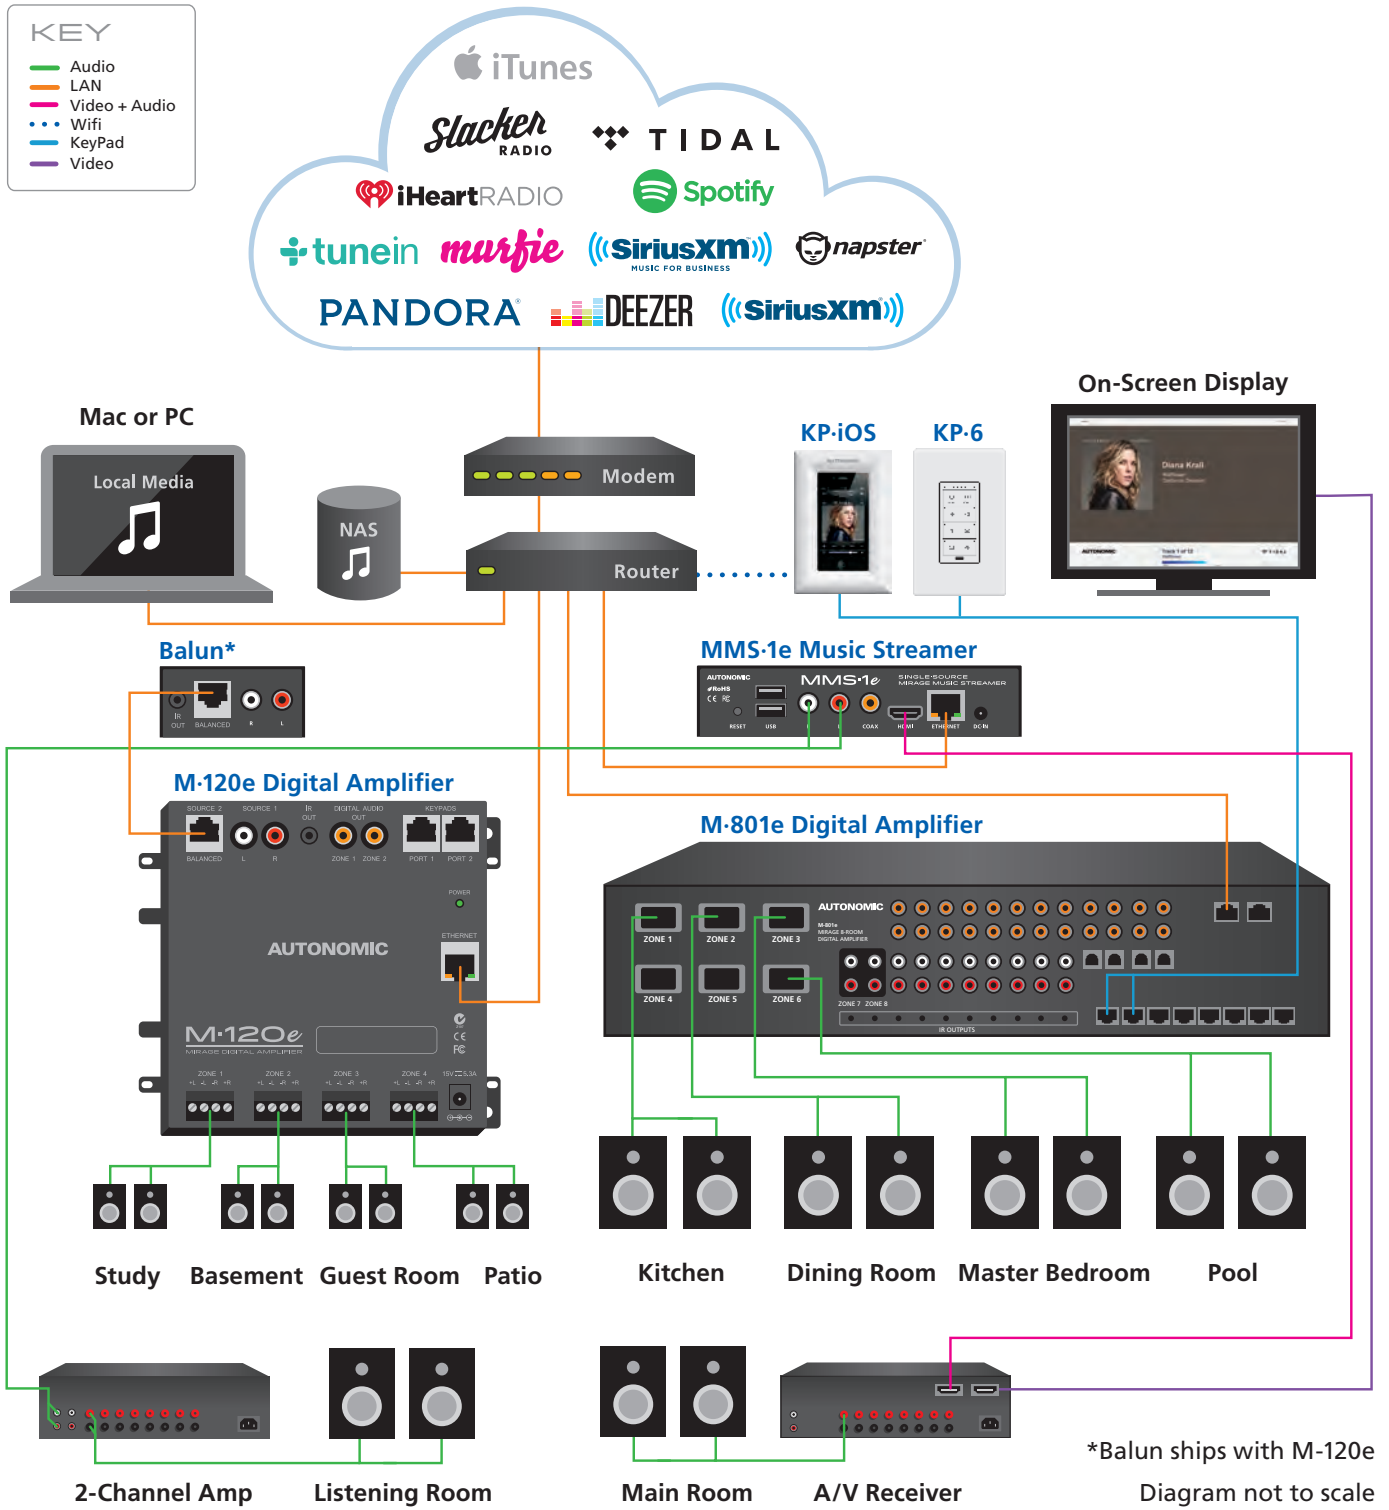

TYPICAL SYSTEM CONFIGURATION