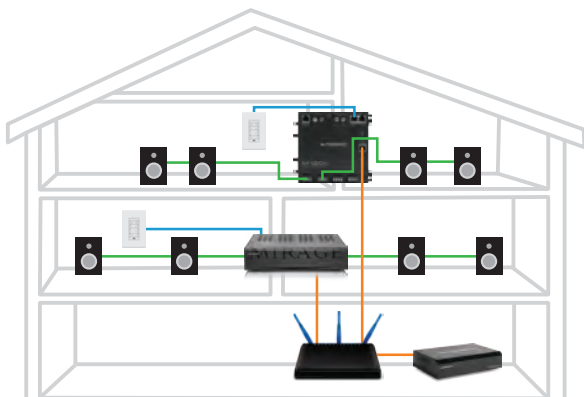

Users can enjoy up to 32 simultaneous eAudioCast streams with individual zone volume control via the Mirage Controller App for iOS or Android devices. eSeries products can be part of a standalone entertainment solution or used in conjunction with all of the most popular home automation platforms.

eAUDIOCAST™

eSERIES BEST PRACTICES

▶ 1. eAudioCast Distributed Audio Solution: Recommended Configuration

Stream audio from any eSeries enabled Mirage Music Player to multiple eSeries amplifiers (**M-401e**, **M-801e** and **M-120e**) via a wired network. Autonomic eSeries devices can pass audio streams directly from media server to amplifier over the network, without audio cable connections.

You can leverage your existing network for the whole home audio distribution. Use of multiple eSeries players enables distribution of up to 32 streams of audio throughout the network in up to 96 zones.

▶ 2. Wireless Mode: MMS-1e connected to an eSeries Amplifier*

The **MMS-1e** supports WiFi when a wired ethernet connection is impractical. In this scenario, the **MMS-1e** can connect to the home network over WiFi, while a wired, local connection can be used to distribute eAudioCast to the eSeries amplifier. The physical outputs can additionally be used to distribute audio to eSeries or 3rd party amplifiers.